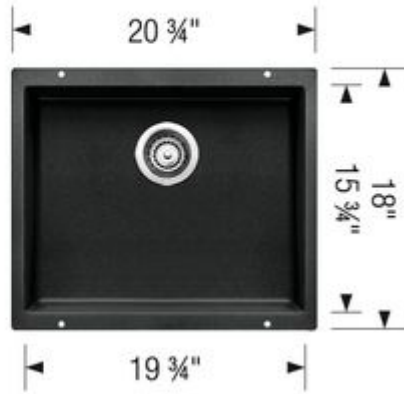

Metallic grey

SILGRANIT®

Item No. 401181

Spec sheets/DXF

Top View

Scope of supply

3 1/2" (90 mm) stainless steel strainer, clips, template

Design tips

Width of base unit : 610 mm

Bowl depth: 7 1/2" (190 mm)

Depending on cabinet construction, a different cabinet size may be required. Consult the cabinet manufacturer.

Faucets

BLANCO RITA DUAL SPRAY

Chrome

401460