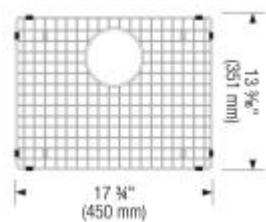

Optional Accessories

Stainless Steel Sink Grid

406445